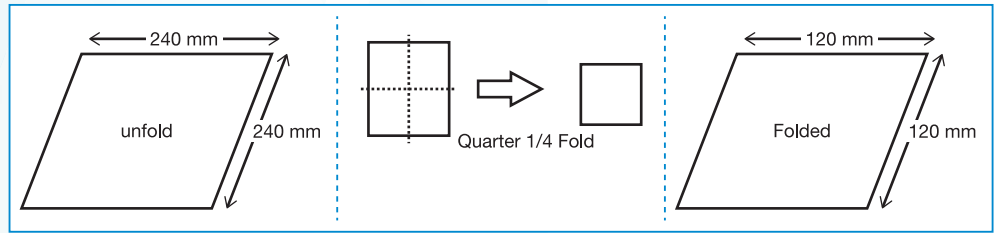

Restaurant Products

1 Cocktails Napkins

No	Code	Specification	Packing	Total Sheets
1	Cocktails 1ply Pulp / Kraft	240mm x 240mm x 1ply	200 sheets x 25 packs x 1 ctn	5000 sheets
2	Cocktails 2ply Pulp / Kraft	240mm x 240mm x 2ply	100 sheets x 50 packs x 1 ctn	5000 sheets

Note: Logo Printing Available