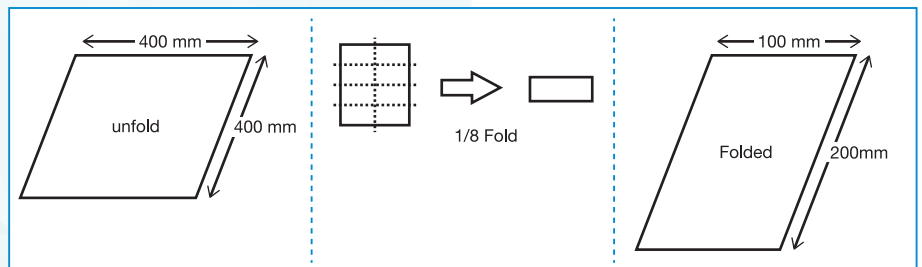

3 Dinner Napkins

No	Code	Specification	Packing
1	Dinner 1ply Pulp / Kraft	400mm x 400mm x 1ply	200 sheets x 15 packs x 1ctn
2	Dinner 2ply Pulp / Kraft	400mm x 400mm x 2ply	100 sheets x 20 packs x 1ctn

Note: Logo Printing Available