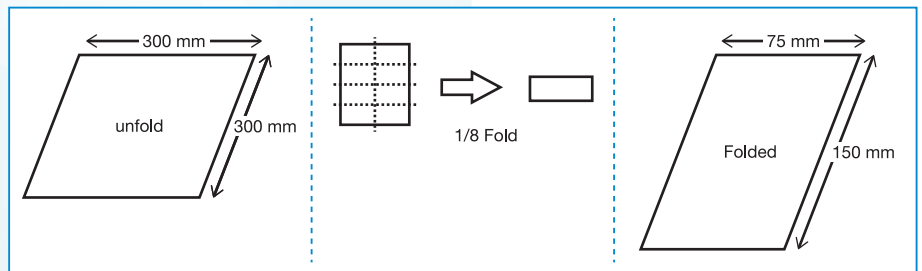

2 Luncheon Napkins

No	Code	Specification	Packing	Total Sheets
1	Luncheon 1ply Pulp / Kraft	300mm x 300mm x 1ply	200 sheets x 30 packs x 1ctn	6000 sheets
2	Luncheon 2ply Pulp / Kraft	300mm x 300mm x 2ply	100 sheets x 30 packs x 1ctn	3000 sheets

Note: Logo Printing Available