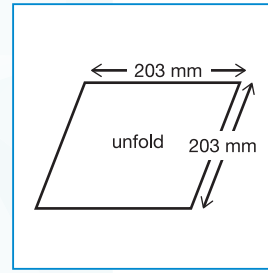

7 Wet Tissue