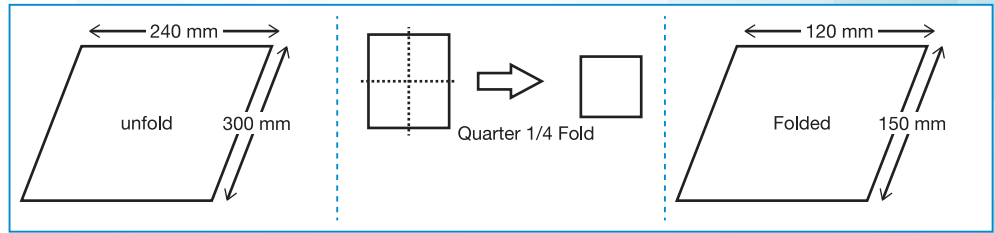

Note: Logo Printing Available

4 Serviette

No	Code	Specification	Packing
1	Serviette Recycle (Pink or White)	240mm x 300mm x 1ply	100 grams x 60 packs x 1ctn
2	Serviette Pulp	250mm x 300mm x 1ply	100 sheets x 60 packs x 1ctn